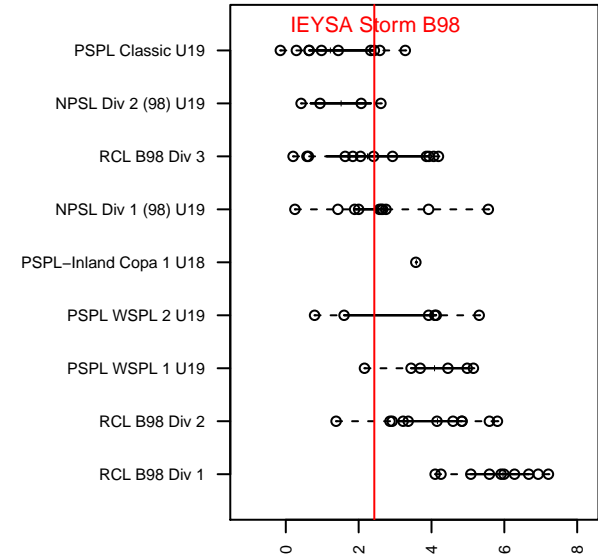

# IEYSA Storm B98

Inland Empire YSA  
Cheney, WA  
B98 total strength=1534  
attack=14.76 defense=10.94  
fall league = PSPL Classic U19  
notes= Lamphere 2016

alt names used:  
IEYSA Storm B98 Lamphere

Venues played:  
2016 PSPL Classic U19

**attack and defense variance (black dot)  
relative to other teams  
and top 10 in region**

**attack and defense rating  
relative to others at age  
and all opponents in last 13 months**